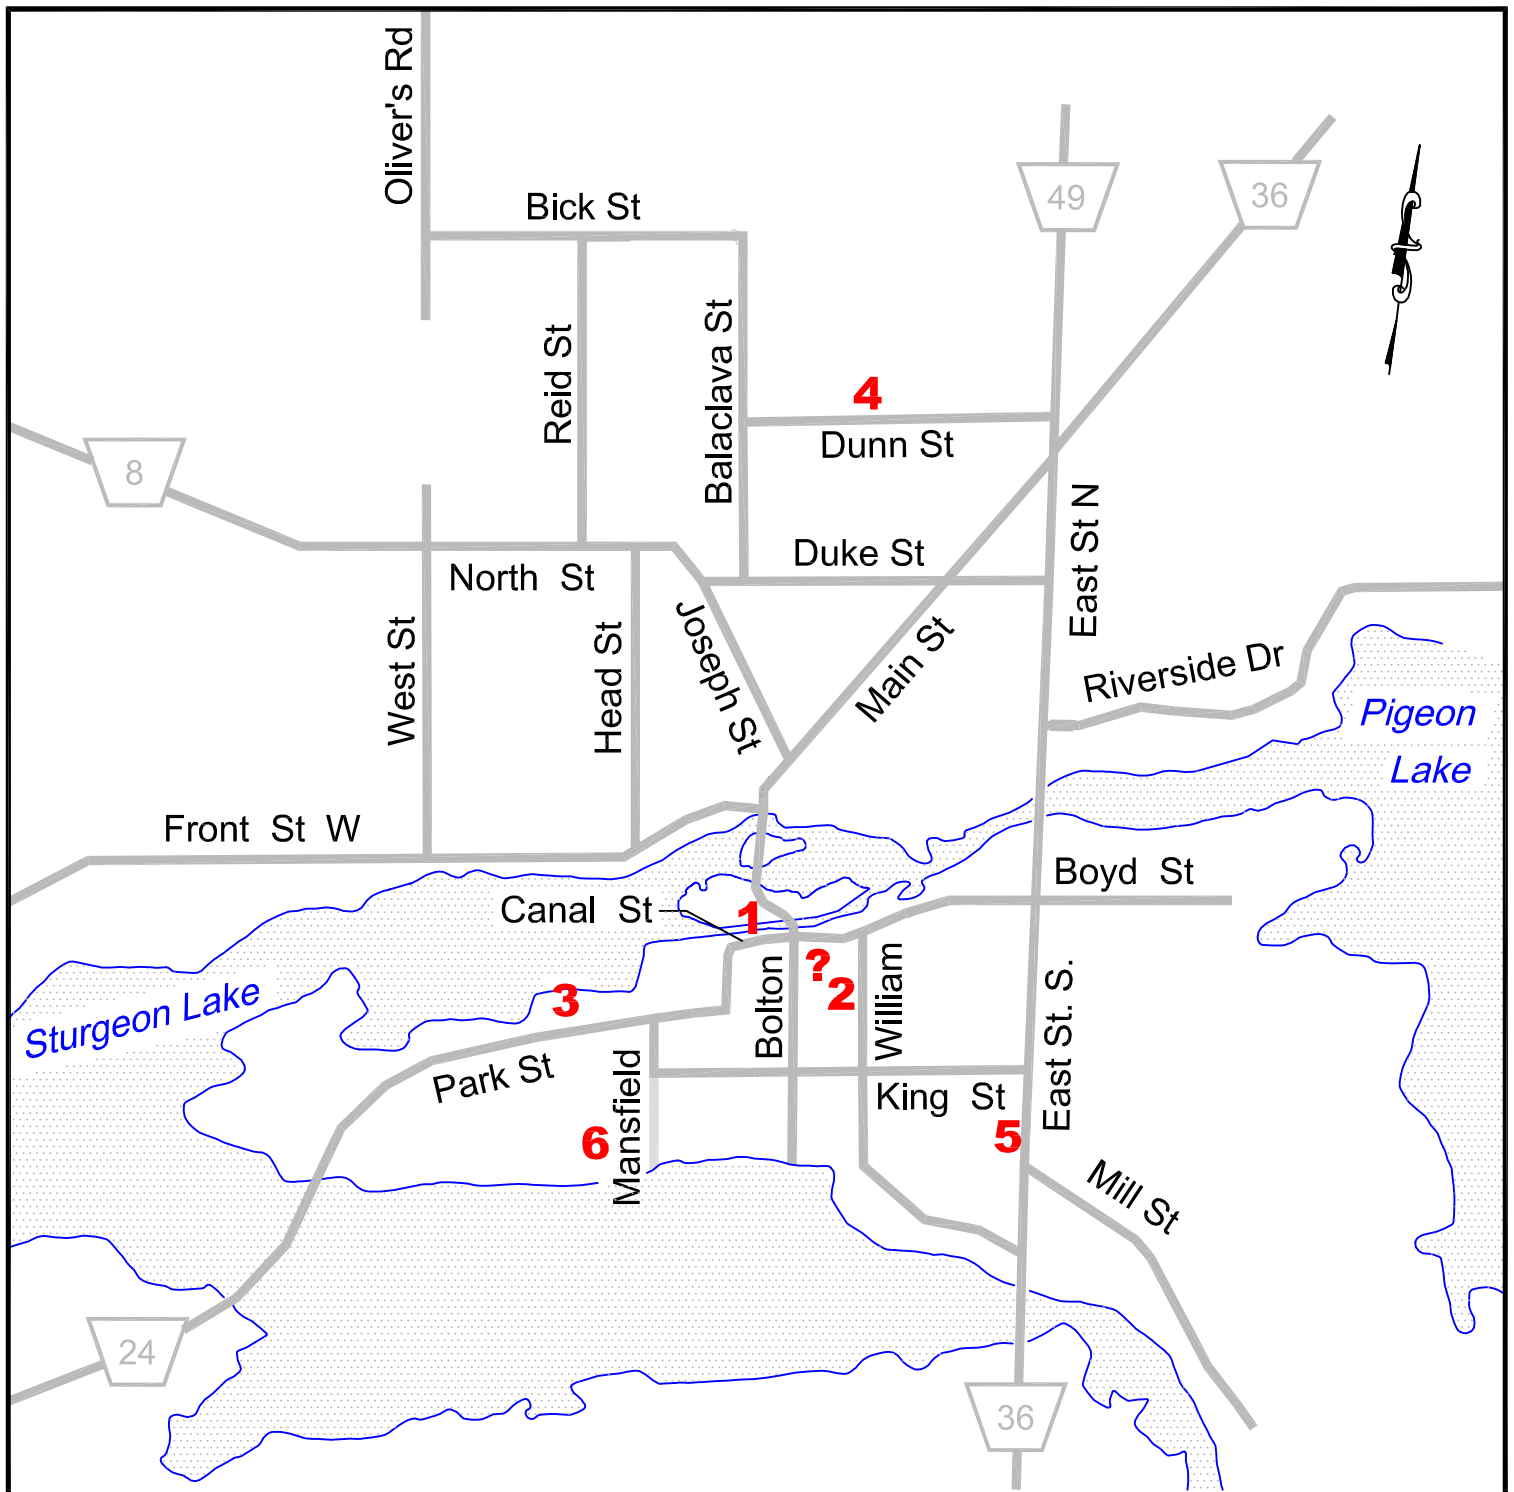

# BOBCAYGEON

- |          |                           |          |                          |
|----------|---------------------------|----------|--------------------------|
| <b>1</b> | TSW Lock #32              | <b>5</b> | Municipal Service Centre |
| <b>2</b> | Boyd Heritage Museum      | <b>6</b> | Fairgrounds              |
| <b>3</b> | Beach Park                | <b>?</b> | Visitor Information      |
| <b>4</b> | Kawartha Settlers Village |          |                          |