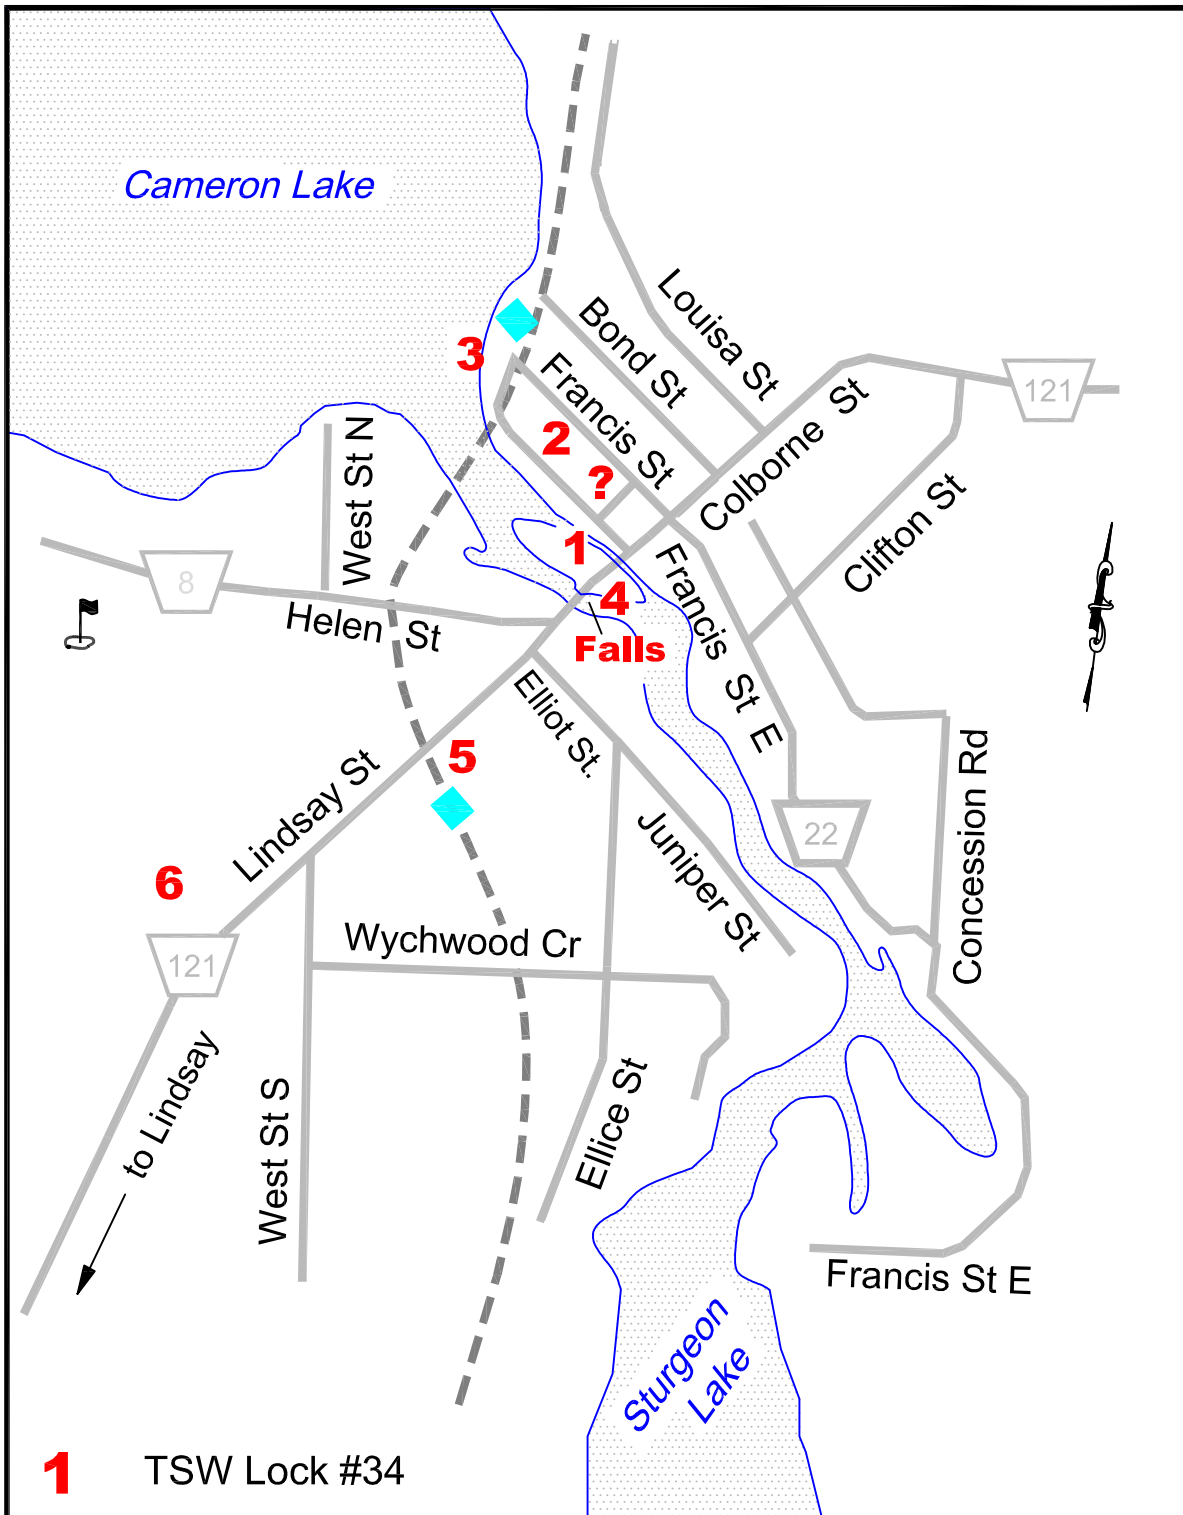

FENELON FALLS

- 1** TSW Lock #34
 - 2** Maryboro Lodge (museum)
 - 3** Garnet Graham Park
 - 4** Power Plant and Falls
 - 5** Railway Station
 - 6** Fairgrounds
-  Golf Course
 -  Victoria Rail Trail
 -  Trail Access
 -  Visitor Information