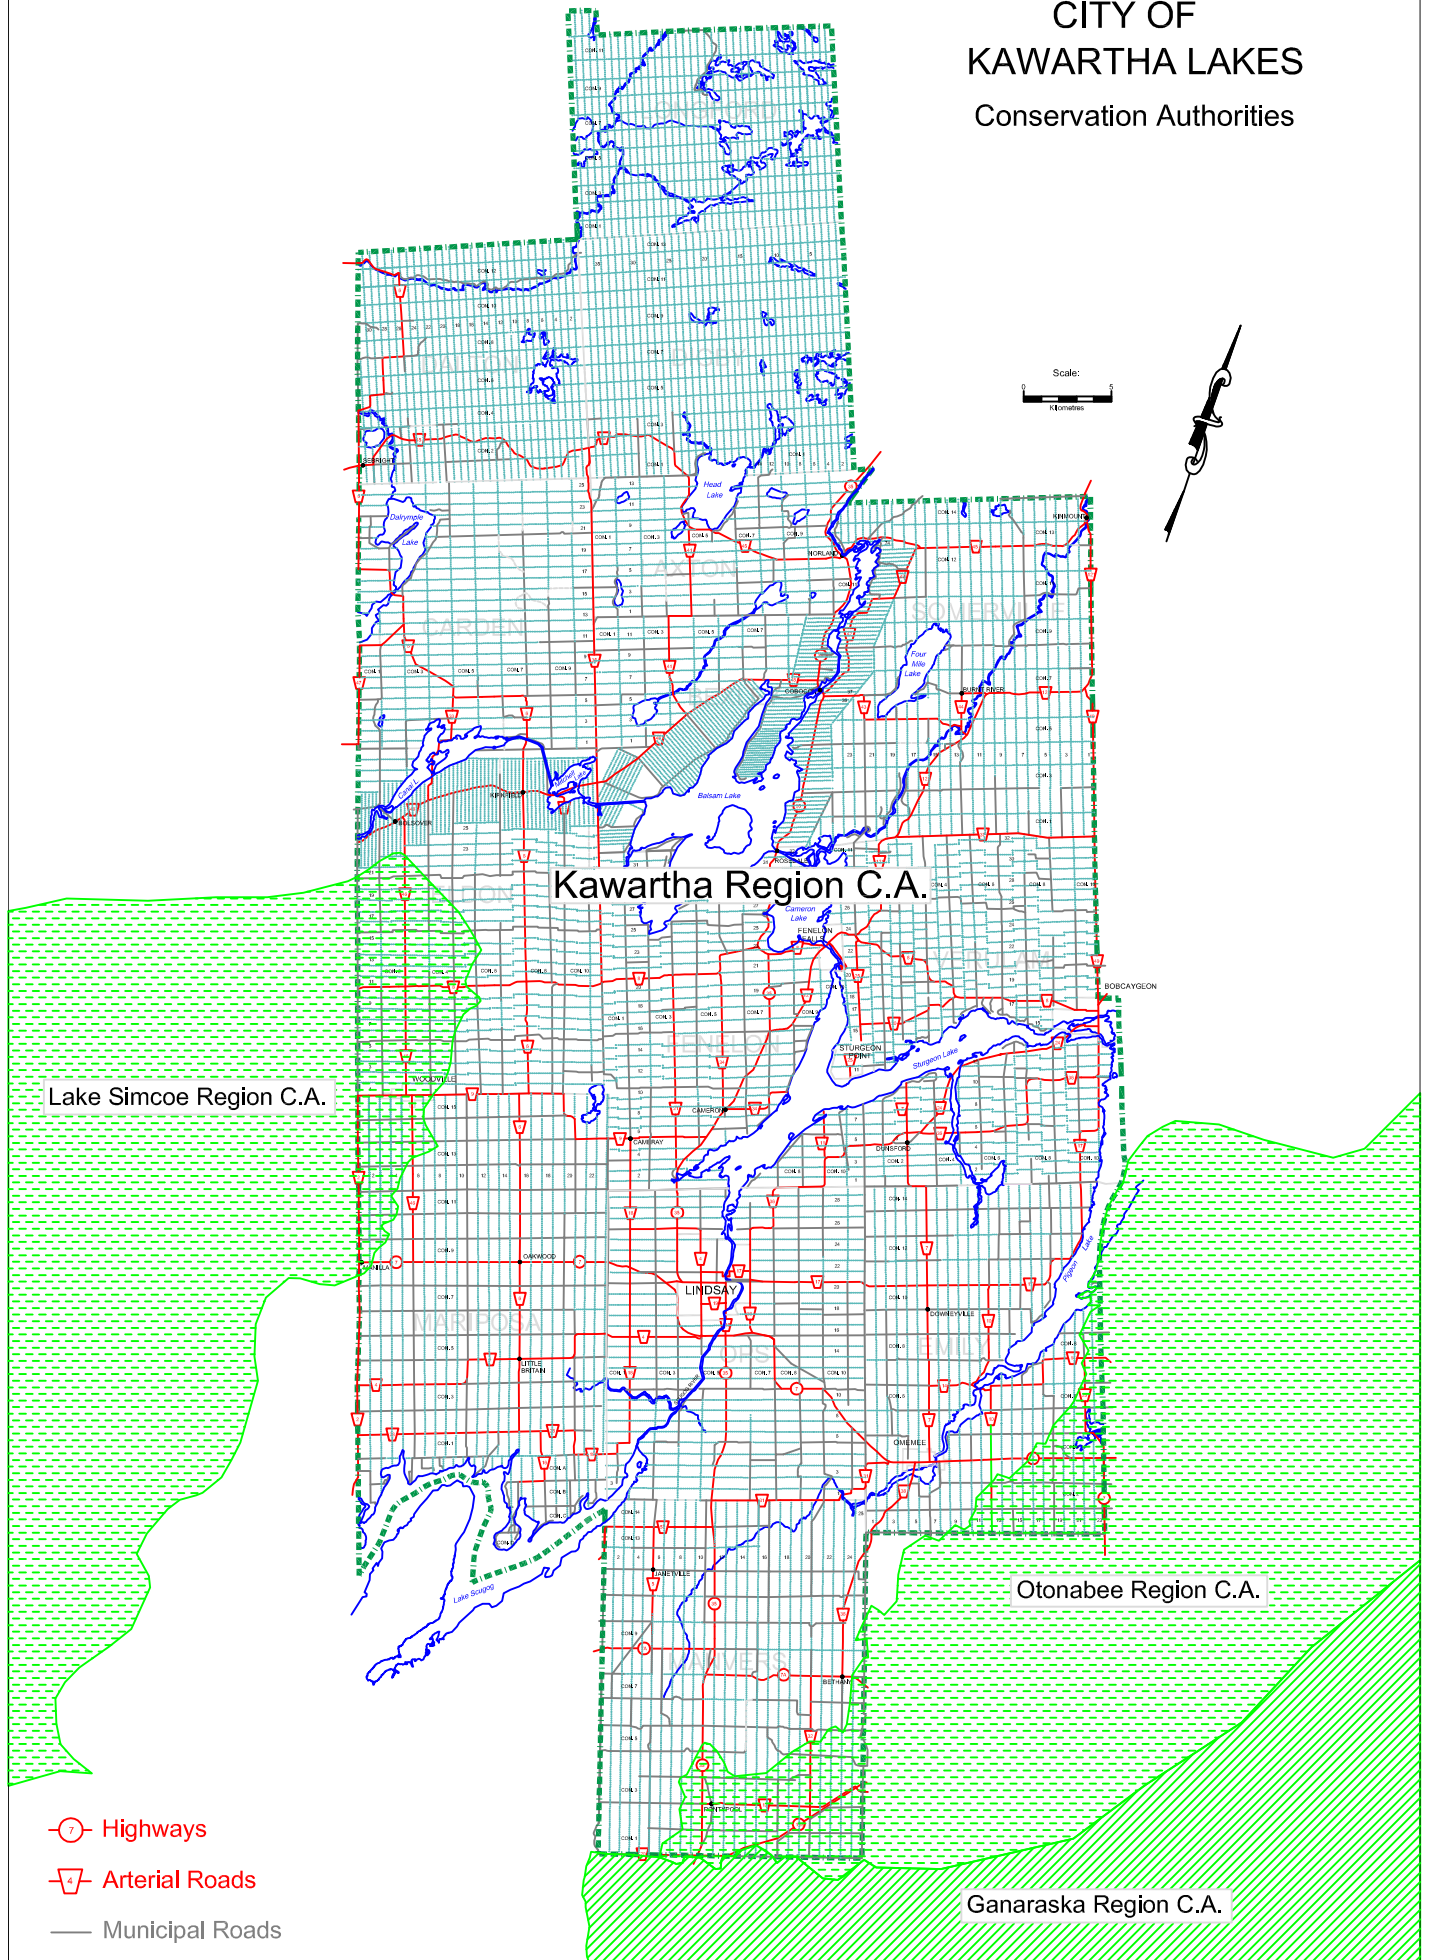

# CITY OF KAWARTHA LAKES Conservation Authorities

Scale:  
0 5  
Kilometres

Kawartha Region C.A.

Lake Simcoe Region C.A.

Otonabee Region C.A.

Ganaraska Region C.A.

-  Highways
-  Arterial Roads
-  Municipal Roads